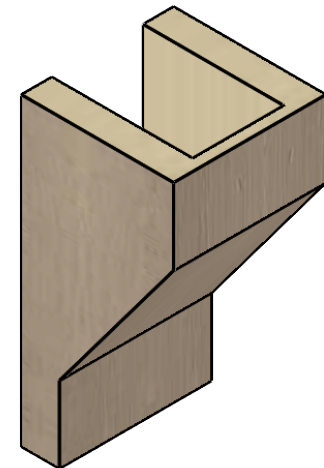

ITEM NUMBER: CORU05X05X10CLERCPR

5"W X 5"D X 10"H SERIES 2 WIDE CLEMMONS ROUGH CEDAR TIMBERTHANE FAUX WOOD CORBEL, PRIMED

SIDE PROFILE

FRONT PROFILE

ISOMETRIC

EKENA MILLWORK
2300 WEST MAIN ST.
CLARKSVILLE, TX 75426
TOLL FREE: 866-607-0453
WWW.EKENAMILLWORK.COM

NOTES

1. INSTALLATION TO BE COMPLETED IN ACCORDANCE WITH MANUFACTURER'S SPECIFICATIONS.
2. DRAWING MAY NOT BE TO SCALE
3. THIS DRAWING IS INTENDED FOR DESIGN AND PLANNING PURPOSES ONLY.
4. ALL INFORMATION CONTAINED HEREIN WAS CURRENT AT THE TIME OF DEVELOPMENT BUT MUST BE REVIEWED AND APPROVED BY THE PRODUCT MANUFACTURER TO BE CONSIDERED ACCURATE.
5. TIMBERTHANE ARCHITECTURAL PRODUCTS ARE MADE FROM HIGH DENSITY URETHANE AND COME FACTORY PRIMED