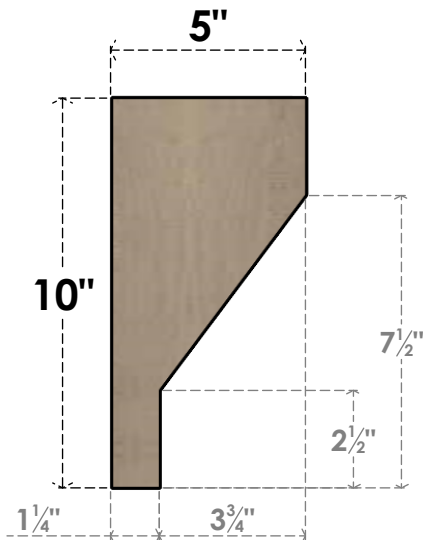

ITEM NUMBER: CORU05X05X10CLERCPR

5"W X 5"D X 10"H SERIES 2 WIDE CLEMMONS ROUGH CEDAR TIMBERTHANE FAUX WOOD CORBEL, PRIMED

SIDE PROFILE

FRONT PROFILE

ISOMETRIC

EKENA MILLWORK
2300 WEST MAIN ST.
CLARKSVILLE, TX 75426
TOLL FREE: 866-607-0453
WWW.EKENAMILLWORK.COM

NOTES

1. INSTALLATION TO BE COMPLETED IN ACCORDANCE WITH MANUFACTURER'S SPECIFICATIONS.
2. DRAWING MAY NOT BE TO SCALE
3. THIS DRAWING IS INTENDED FOR DESIGN AND PLANNING PURPOSES ONLY.
4. ALL INFORMATION CONTAINED HEREIN WAS CURRENT AT THE TIME OF DEVELOPMENT BUT MUST BE REVIEWED AND APPROVED BY THE PRODUCT MANUFACTURER TO BE CONSIDERED ACCURATE.
5. TIMBERTHANE ARCHITECTURAL PRODUCTS ARE MADE FROM HIGH DENSITY URETHANE AND COME FACTORY PRIMED