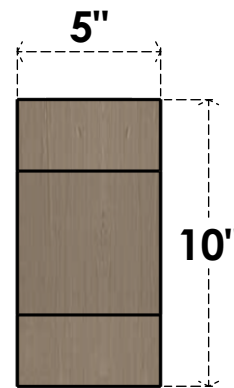

ITEM NUMBER: CORU05X05X10CLERCPR

5"W X 5"D X 10"H SERIES 2 WIDE CLEMMONS ROUGH CEDAR TIMBERTHANE FAUX WOOD CORBEL, PRIMED

SIDE PROFILE

FRONT PROFILE

ISOMETRIC

EKENA MILLWORK
2300 WEST MAIN ST.
CLARKSVILLE, TX 75426
TOLL FREE: 866-607-0453
WWW.EKENAMILLWORK.COM